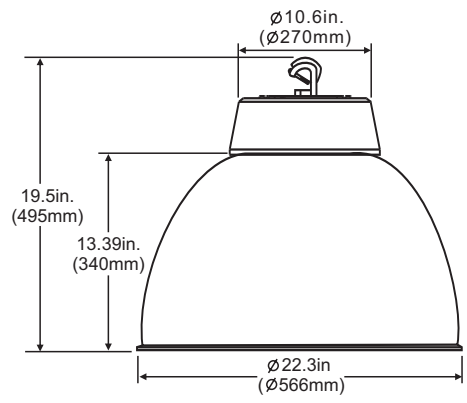

# LB451-R22

For over 20 ft. (6 meter) mounting heights in factories, foundries, machines shops, warehouse, large retail stores, gymnasiums and indoor sport arenas.

## DIMENSIONS

## GENERAL SPECIFICATION

- UL and CUL listed for damp locations.
- Superior heavy duty die cast aluminum construction with white powder coating finish or heavy duty spun housing.
- Hook for easy mounting.
- 22" high impact acrylic reflector.
- Die-cast hook (included)
- 8 compact fluorescent sockets are included.