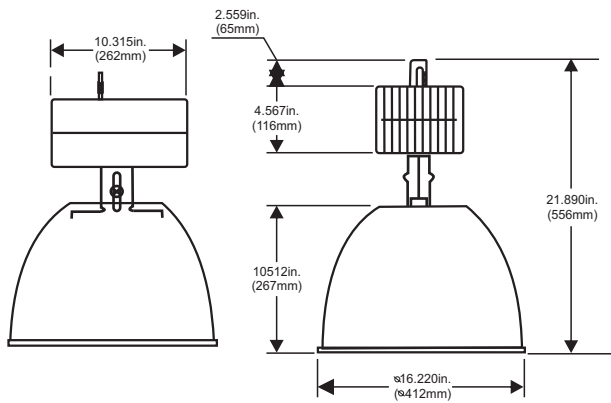

# IL416-R22

For over 20 ft. (6 meter) applications factories, foundries, machines shops, warehouse, and large retail stores.

## DIMENSIONS

## GENERAL SPECIFICATION

- UL and CUL listed for damp locations
- Superior heavy duty die cast aluminum construction with white powder coating finish
- Mogul base socket-E39 standard, UL approved
- Comes with a hook for easy mounting
- Reflector comes in 22 inches acrylic reflector
- Ideal for HPS and MH 400 Watts Max

## LINE DRAWING