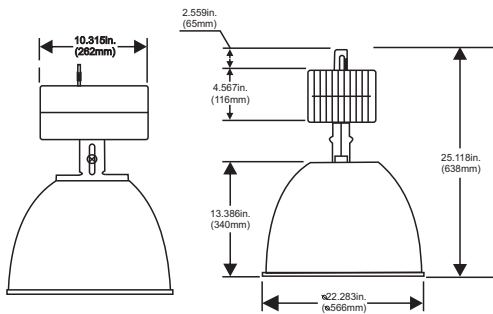

IL416-L22

For over 20 ft. (6 meter) applications factories, foundries, machines shops, warehouse, and large retail stores.

DIMENSIONS

GENERAL SPECIFICATION

- UL and CUL listed for damp locations
- Superior heavy duty die cast aluminum construction with white powder coating finish
- Mogul base socket-E39 standard, UL approved
- Comes with a hook for easy mounting
- Anodized aluminum reflector
- Reflector comes in 22 inches white
- Ideal for HPS and MH 400 Watts Max

ASSEMBLY PARTS

ITEM NO .	LAMP	VOLTS	BALLAST
IL416-L22-S40	HPS400W/ED18/E-39	QUAD	HX-HPF
IL416-L22-H40	MH400W/ED28/E-39	QUAD	HX-HPF

LINE DRAWING