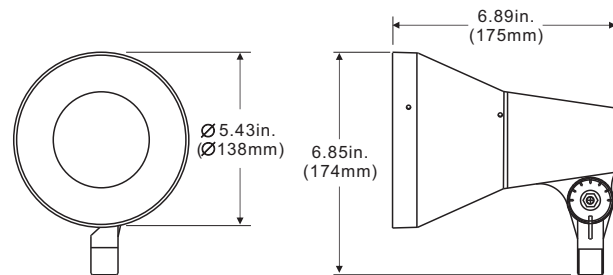

FL227B

Ideal for back yards, parks, signs and so on. Designed for use with incandescent, metal halide, or mercury vapor lamps, the fixture accepts the popular PAR38 lamps.

LANDSCAPE LIGHTING

GENERAL SPECIFICATION

- UL and CUL listed for wet locations and landscape mounting
- Heavy duty die-cast aluminum powder coating, construction corrosion resistant hardware
- Knuckle allows total adjustability, suitable for either up or down lighting applications
- Lampholder E-26, UL approved
- Ideal for INCAN PAR38 150 Watts Max

DIMENSIONS

LINE DRAWING

ASSEMBLY PARTS

ITEM NO .	VOLTS	LAMP
FL227B-I15	120/220	PAR38 150W/E26