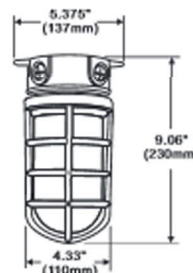

## GENERAL SPECIFICATION

- UL listed / CUL listed for WET LOCATION.
- Heavy duty die casting aluminum powder coating finished.
- Clear heat resistant tempered glass lens.
- High temperature silicone internal gaskets.
- 1/2" tapped holes available.
- UL Listed porcelain medium socket or GU24 base.
- Max 100W incandescent and 23W compact fluorescent lamp.

## LINE DRAWING

VT955

VT956

VT957

SURFACE MOUNT LIGHTING

## DIMENSIONS

VT955

VT956

VT957

ITEM NO.	LAMP	VOLTS	BALLAST
VT955-F123	1X23W/E-26	120/220	HX-HPF
VT955-P110	1X100W/CFL/GU24	120/220	HX-HPF
VT956-F123	1X23W/E-26	120/220	HX-HPF
VT956-P110	1X100W/CFL/GU24	120/220	HX-HPF
VT957-F123	1X23W/E-26	120/220	HX-HPF
VT957-P110	1X100W/CFL/GU24	120/220	HX-HPF