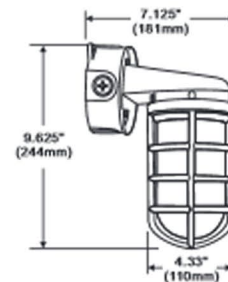

## GENERAL SPECIFICATION

- UL listed / CUL listed for WET LOCATION.
- Heavy duty die casting aluminum powder coating finished.
- Clear heat resistant tempered glass lens.
- High temperature silicone internal gaskets.
- 1/2" tapped holes available.
- UL Listed porcelain medium socket or GU24 base.
- Max 100W incandescent and 23W compact fluorescent lamp.

## LINE DRAWING

VT955

VT956

VT957

SURFACE MOUNT LIGHTING

## DIMENSIONS

VT955

VT956

VT957

ITEM NO.	LAMP	VOLTS	BALLAST
VT955-F123	1X23W/E-26	120/220	HX-HPF
VT955-P110	1X100W/CFL/GU24	120/220	HX-HPF
VT956-F123	1X23W/E-26	120/220	HX-HPF
VT956-P110	1X100W/CFL/GU24	120/220	HX-HPF
VT957-F123	1X23W/E-26	120/220	HX-HPF
VT957-P110	1X100W/CFL/GU24	120/220	HX-HPF