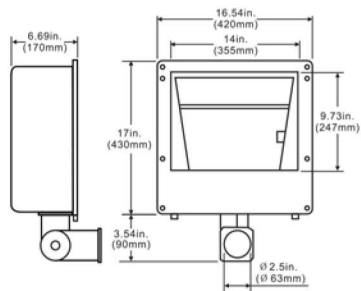

LINE DRAWING

AR816-FT-TR

Ideal for building, back yards, parks, signs, sports field, and other general applications where floodlighting may come into use.

GENERAL SPECIFICATION

- UL and CUL listed for wet locations
- Heavy duty die-cast aluminum powder coating, construction corrosion resistant hardware
- Silicone rubber included to prevent any leakage from the outside
- Heat and impact resistant tempered glass
- Come with anodized aluminum reflector
- Lampholder E-39, 4KV, UL approved
- Ideal for HPS and MH 400 Watts Max

LINE DRAWING

DIMENSIONS

ASSEMBLY PARTS

ITEM NO.	LAMP	VOLTS	BALLAST
AR816FT-SF-S25	HPS250W/ED18/E-39	QUAD	HX-HPF
AR816FT-SF-H25	MH250W/ED28/E-39	QUAD	HX-HPF
AR816FT-SF-S40	HPS400W/ED18/E-39	QUAD	HX-HPF
AR816FT-SF-H40	MH400W/ED28/E-39	QUAD	HX-HPF

DIMENSIONS

ASSEMBLY PARTS

ITEM NO.	LAMP	VOLTS	BALLAST
AR816FT-TR-S25	HPS250W/ED18/E-39	QUAD	HX-HPF
AR816FT-TR-H25	MH250W/ED28/E-39	QUAD	HX-HPF
AR816FT-TR-S40	HPS400W/ED18/E-39	QUAD	HX-HPF
AR816FT-TR-H40	MH400W/ED28/E-39	QUAD	HX-HPF