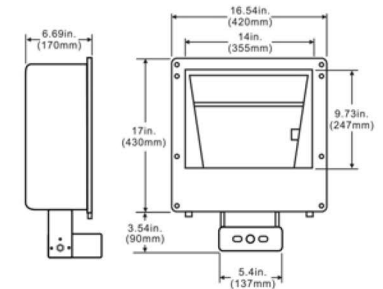

LINE DRAWING

DIMENSIONS

ASSEMBLY PARTS

ITEM NO.	LAMP	VOLTS	BALLAST
AR816FT-SF-S25	HPS250W/ED18/E-39	QUAD	HX-HPF
AR816FT-SF-H25	MH250W/ED28/E-39	QUAD	HX-HPF
AR816FT-SF-S40	HPS400W/ED18/E-39	QUAD	HX-HPF
AR816FT-SF-H40	MH400W/ED28/E-39	QUAD	HX-HPF

DIMENSIONS

ASSEMBLY PARTS

ITEM NO.	LAMP	VOLTS	BALLAST
AR816FT-TR-S25	HPS250W/ED18/E-39	QUAD	HX-HPF
AR816FT-TR-H25	MH250W/ED28/E-39	QUAD	HX-HPF
AR816FT-TR-S40	HPS400W/ED18/E-39	QUAD	HX-HPF
AR816FT-TR-H40	MH400W/ED28/E-39	QUAD	HX-HPF